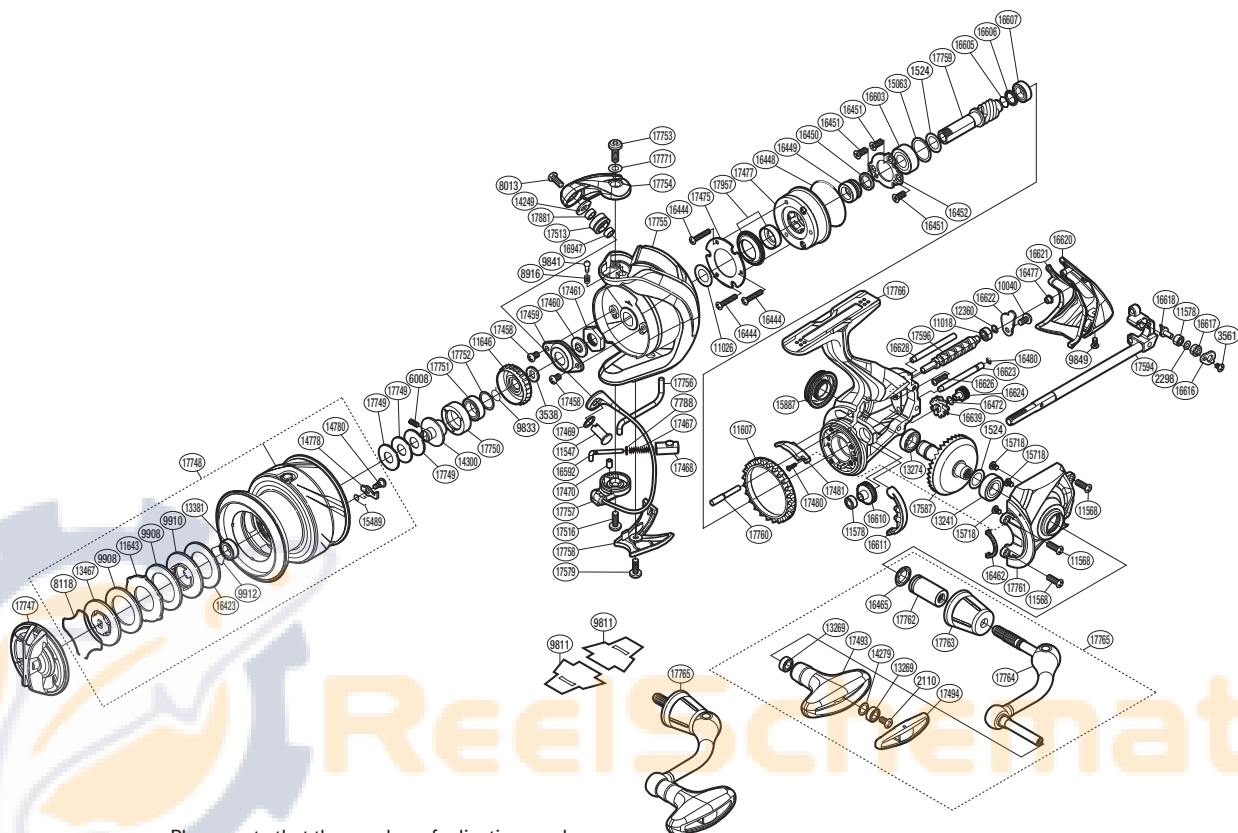

SHIMANO

Vanquish

SA-RB

VANQ-4000HG

Please note that the number of adjusting washers may not be the same as shown in the exploded views. (Adjustment will vary with each individual product.)

(51SH344101X)

Part No.	Description	Part No.	Description	Part No.	Description
RD 1524	Washer	RD16444	Screw	RD17481	Bail Trip Strike
RD 2110	Screw	RD16448	O Ring	RD17493	Handle Knob
RD 2298	Spacer	RD16449	Roller Clutch Inner	RD17494	Handle Knob Seal
RD 3538	Spool Support	RD16450	Roller Clutch Inner Spacer	RD17513	Line Roller(With Bearing) ****
RD 3561	Screw	RD16451	Screw	RD17516	Screw
RD 6008	Set Screw	RD16452	Bearing Retainer	RD17579	Screw
RD 7788	Spring Guide A Support	RD16462	Flange Water Proof	RD17587	Drive Gear *
RD 8013	Screw	RD16465	Handle Shaft Seal	RD17594	Main Shaft Assembly
RD 8118	Drag Washers Retainer	RD16472	Washer	RD17596	Worm Shaft ***
RD 8916	Click Spring	RD16477	Rear Protector Collar	RD17747	Drag Knob
RD 9833	Ratchet Spring	RD16480	O Ring	RD17748	Spool Assembly
RD 9841	Click Pin	RD16592	Bail Spring Guide A	RD17749	Spool Washer
RD 9849	Screw	RD16603	Ball Bearing **	RD17750	Bearing Housing
RD 9908	Drag Washer	RD16605	O Ring **	RD17751	Ball Bearing
RD 9910	Key Washer	RD16606	Pinion Gear Spacer **	RD17752	Washer
RD 9912	Bearing Retainer	RD16607	Ball Bearing **	RD17753	Screw
RD10040	Screw	RD16610	Idle Gear *	RD17754	Bail Arm
RD11018	Ball Bearing ***	RD16611	Friction Ring Spacer	RD17755	Rotor
RD11026	Washer	RD16616	Oscillating Pawl Cover	RD17756	Bail Trip Lever
RD11547	Line Roller Support ****	RD16617	Oscillating Slider Bushing ***	RD17757	Bail Assembly
RD11568	Screw	RD16618	Oscillating Pawl ***	RD17758	Bail Hold Support Guard
RD11578	Ball Bearing ***	RD16620	Rear Protector	RD17759	Pinion Gear *
RD11607	Friction Ring	RD16621	Rear Shield	RD17760	Idle Gear B Shaft
RD11643	Eared Washer	RD16622	Worm Shaft Retainer	RD17761	Side Cover
RD11646	Drag Click Ratchet	RD16623	Oscillating Guide B	RD17762	Handle Shaft Cover B
RD12360	Washer ***	RD16624	Idle Gear B S *	RD17763	Handle Shaft Cover
RD13241	Ball Bearing **	RD16626	Screw	RD17764	Handle Shank Assembly
RD13269	Ball Bearing	RD16628	Oscillating Guide	RD17765	Handle Assembly
RD13274	Ball Bearing **	RD16639	Idle Gear B L *	RD17766	Body
RD13381	Ball Bearing	RD16947	Bearing Spacer ****	RD17771	Washer
RD13467	Key Washer	RD17458	Screw	RD17881	Bearing Spacer ****
RD14249	Line Roller Plate ****	RD17459	Rotor Nut Lock Plate	RD17957	Roller Clutch Water Proof Set
RD14279	Washer	RD17460	Bearing Water Proof		
RD14300	Bearing Bushing	RD17461	Rotor Nut	RD 9811	Reel Seat Spacer (accessory)
RD14778	Drag Click	RD17467	Bail Spring		
RD14780	Screw	RD17468	Bail Spring Seat		
RD15063	Spacer **	RD17469	Washer ****		
RD15489	Drag Click Spring	RD17470	Bail Spring Guide A Bush	PK 0370	Gear Set *
RD15718	Screw **	RD17475	Roller Clutch Reinforce	PK 0371	Bearing Set **
RD15887	Handle Screw Cap	RD17477	Roller Clutch Assembly	PK 0403	Oscillation Set ***
RD16423	Drag Washer	RD17480	Screw	PK 0401	Line Roller Set ****